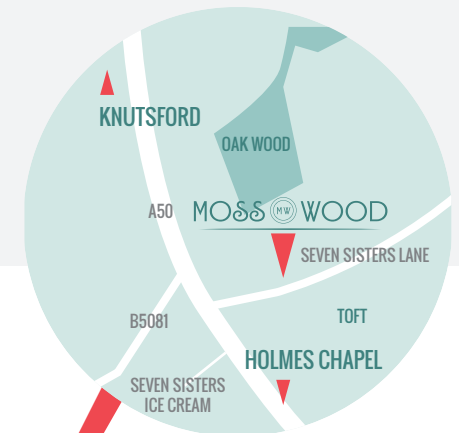

# MOSS WOOD

## HOW TO FIND MOSS WOOD

### DIRECTIONS

- Heading towards Knutsford on the A50 (Holmes Chapel Road) turn right shortly before the B5081 on to Seven Sisters Lane and Moss Wood is the first gateway on your left.

- Leaving Knutsford on the A50 (Holmes Chapel Road) turn left on to Seven Sisters Lane shortly after the B5081 and Moss Wood is the first gateway on your left.

FOR THE PURPOSES OF SATNAV YOU MAY WISH TO USE THE FOLLOWING CO-ORDINATES:

Latitude: 53.278859557418  
Longitude: -2.35365862183221